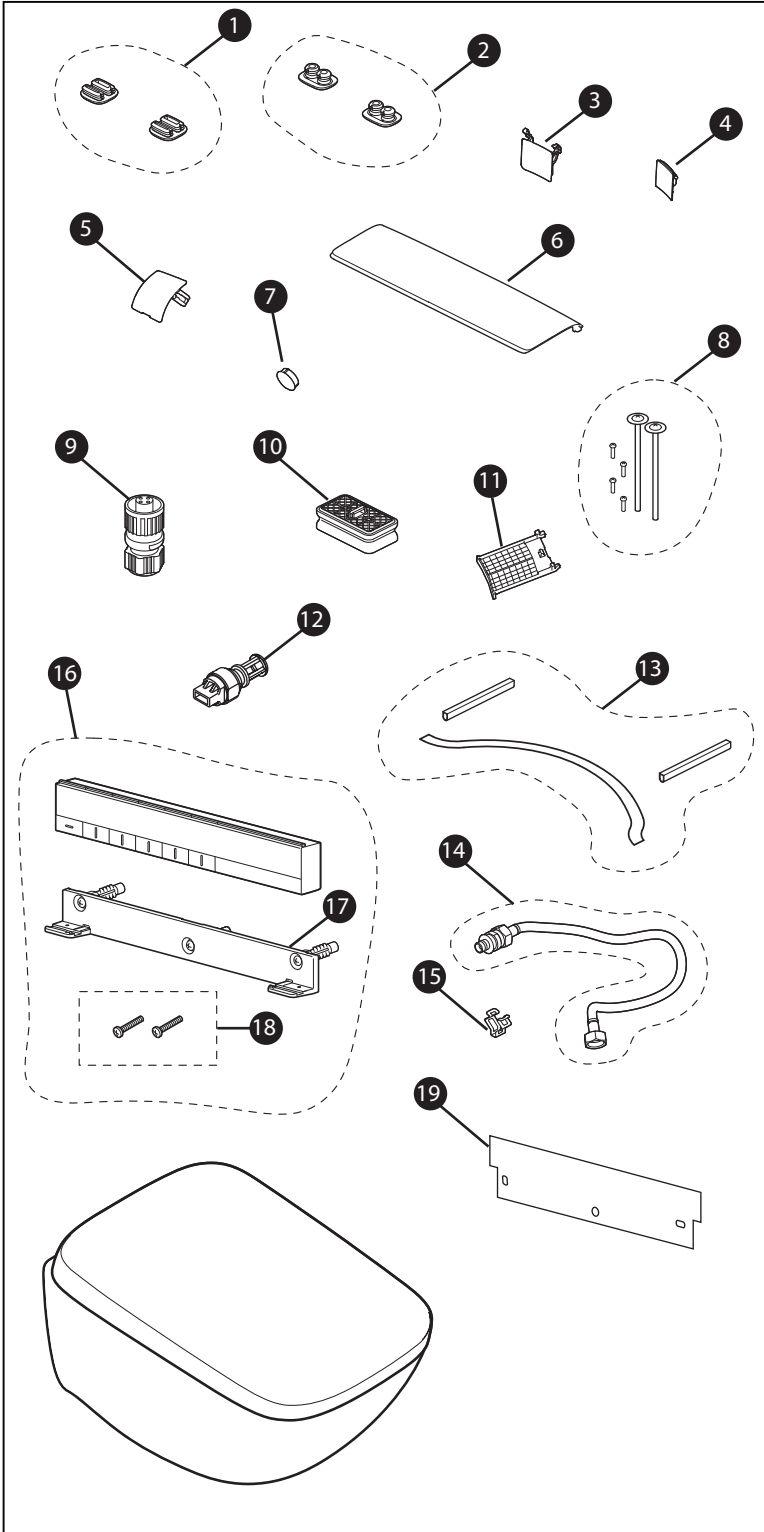

# CWT9538CEMFG & CWT9548CEMFX

CWT9538CEMFG  
SN9538M  
CT9538CEFG

CWT9548CEMFX  
SN9548MX  
CT9548CEFX

## NEOREST® WX1 & WX2 1.2Gpf / 0.8Gpf Toilet, Elongated, TORNADO FLUSH® CEFIONTECT®

Actual Product may vary slightly from illustration

Items	Parts	Description
1	THU6777	Lid Bumper Assembly
2	THU6779	Seat Bumper Assembly
3	THU6782#01	Wand Door for WX2 (Cotton)
4	THU6783#01	Wand Door for WX1 (Cotton)
5	THU6784#01	Dryer Door for WX2 (Cotton)
6	THU6785#01	Dryer Door for WX1 (Cotton)
7	THU6787#01	Drain Plug Cover (Cotton)
8	THU6788	Top Back Maintenance Cover
9	THU6790	Screw Cap
10	THU6806	Top to Bowl Mounting Bolt Assembly
11	THU6810	Power Supply Connector
12	THU6821	Deodorizer Cartridge
13	THU6822#01	Deodorizer Air Filter (Cotton)
14	THU6849	Water Filter Drain Plug
15	THU6853	Top to Bowl Gasket Assembly
16	THU6854	Water Supply Hose
17	THU6855	Quick Fastener
18	THU6770	Remote Control Assembly
19	THU6862	Remote Control Hanger Assembly
	THU6865	Anti Theft Screws
	THU6867	Remote Control Operation Guide

#### Two-Piece Toilet

(CWT) Wall Hung Toilet Kit  
(9538/9548) Model  
(CEM) TORNADO FLUSH®  
(F) Universal Height  
(G) CEFIONTECT®  
(X) ACTILIGHT®

#### WASHLET® Unit

(SN) WASHLET®  
(9538/9548) Model  
(M) Dual Flush  
(X) ACTILIGHT®