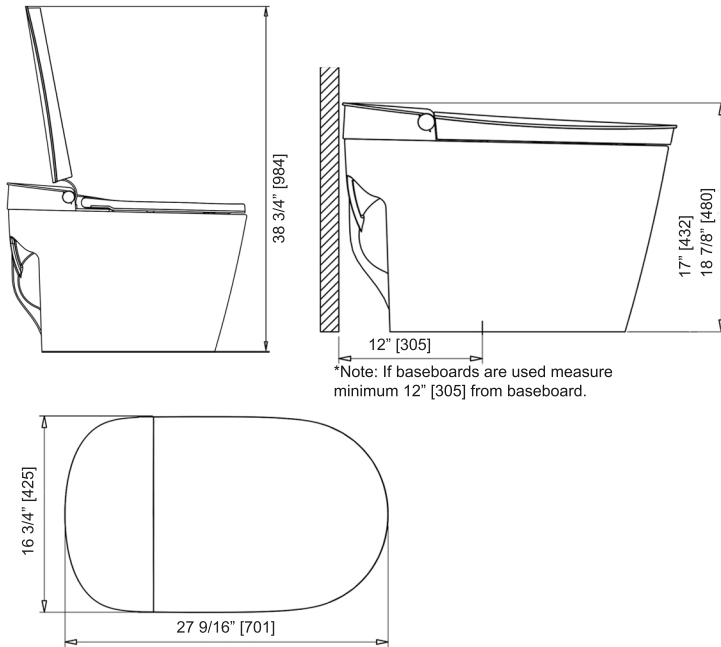

STUDIOLUX

SLi 3000

ONE PIECE INTELLIGENT TOILET

*Note: If baseboards are used measure minimum 12" [305] from baseboard.

Features

Dimensions	L 27 9/16" x W 16 3/4" x H 18 7/8"	
Weight	110 lbs (50 kg)	
Material Finish	Vitreous China, ABS Scratch Resistant Lid and Micro Shield™ Antibacterial Glaze	
Color	White	
Water Consumption	Siphon Jet Rimless Dual Flush 1.28/1.0 GPF (4.8/3.8 LPF)	
Configuration	12" Rough In	Adjustable Water Temperature (3 Levels)
	Floor mounted/ Siphonic	Instantly Warm Water temperature
	Elongated Bowl Shape	Adjustable Shower and Massaging
	ADA Height Toilet Bowl	Adjustable Self-Warming Seat (3 Levels)
	Pump Operated	Removeable SS Wand for Cleaning
	Auto Flush Feature	Micro Shield™ Antibacterial Glaze
	Rear/Lady Wash	ABS Scratch Resistant Seat Lid
	Warm Air Dryer	
	Deodorizer	

Codes/Standards

ASME A112.19.2-2013/CSA B45.1-13, ASSE 1002
 PREMIUM High-Efficiency toilet (HET)
 MAP RATING HIGHLY RECOMMENDED FLUSH PERFORMANCE
 EPA WaterSense®

Details

The SLi 3000 Toilet features sharp geometric curves while conveying a modern style. Our SLi 3000 Intelligent Toilet is equipped with a bottom inlet, vertical outlet, dual flush, Micro Shield™ Antibacterial glaze, a silent seat and 12" rough-in dimension.